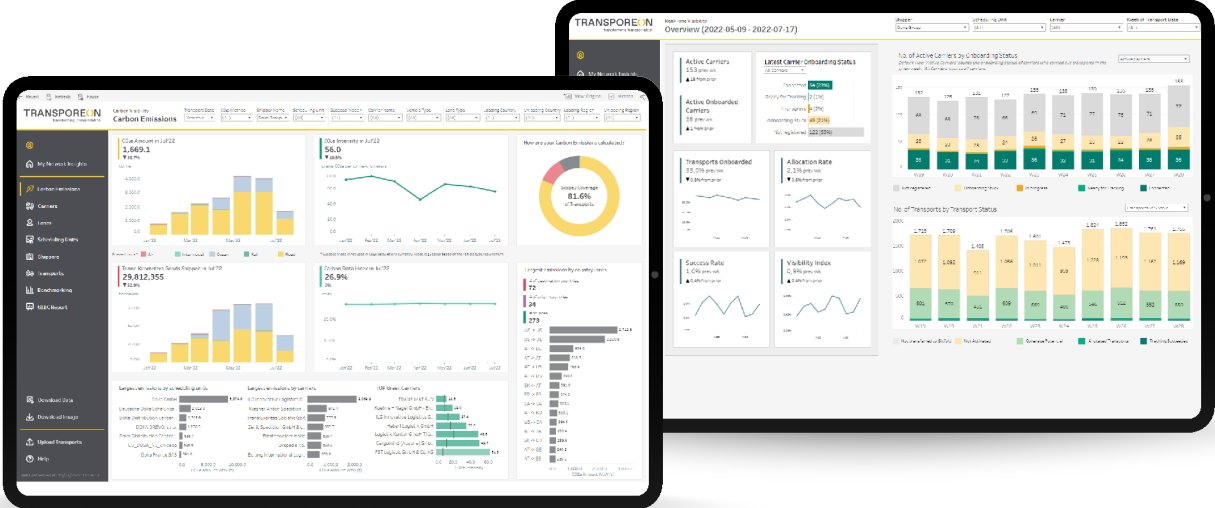

### COMPREHENSIVE INSIGHTS INTO YOUR LOGISTICS

Get standardized analysis of your logistics operations easily – without the need for manual effort to set up reports.

### RELEVANT DASHBOARDS

From carbon visibility to transport execution to carrier evaluation – your most relevant insights are now delivered in one dashboard view.

### EVERYTHING IN REAL TIME

Your data within Transporeon forms the basis for Network Insights, giving you access to relevant dashboards updated in real-time.

HOW IT WORKS

BENEFITS

UNDERSTAND YOUR NETWORK

- › Access to impactful reporting in standardized dashboards
- › No manual effort to set up reports
- › Possibility to benchmarking against the wider market
- › Increase your supply chain resilience by analyzing and steering your operations in real time
- › Make smart and informed decisions based on recommendations rooted in data